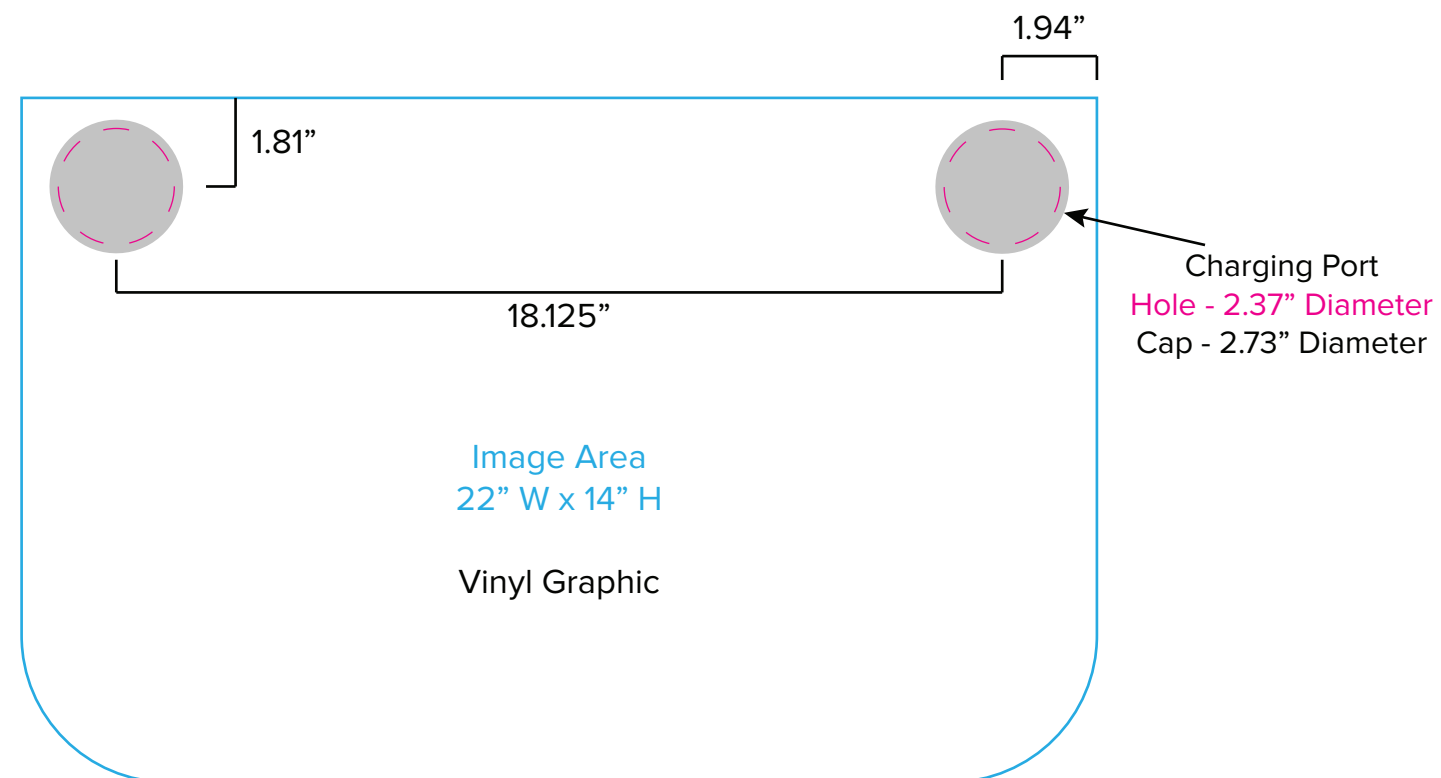

Graphic Template
10 x 20 Inline Exhibit
Flat, Arched Center & Side Panels - SEG Graphics

NOTE: All Raster Art (jpg, tiff,psd, png, etc.) must be at least 100 dpi at print size.
Standard kits are often customized. Please check with Customer Service to ensure that this template matches your specific job.

Graphic Template
Backwall Workstation Countertop – Vinyl Graphics
Graphics **NOT** included in base price. Please request pricing.

NOTE: All Raster Art (jpg, tiff,psd, png, etc.) must be at least 100 dpi at print size.
Standard kits are often customized. Please check with Customer Service to ensure that this template matches your specific job.

Graphic Template
Portable Counter – Vinyl Graphic

NOTE: All Raster Art (jpg, tiff,psd, png, etc.) must be at least 100 dpi at print size.
Standard kits are often customized. Please check with Customer Service to ensure that this template matches your specific job.

Graphic Template
Wireless Charging Bistro Table
Direct Print Vinyl Graphic

NOTE: All Raster Art (jpg, tiff,psd, png, etc.) must be at least 100 dpi at print size.

Standard kits are often customized. Please check with Customer Service to ensure that this template matches your specific job.