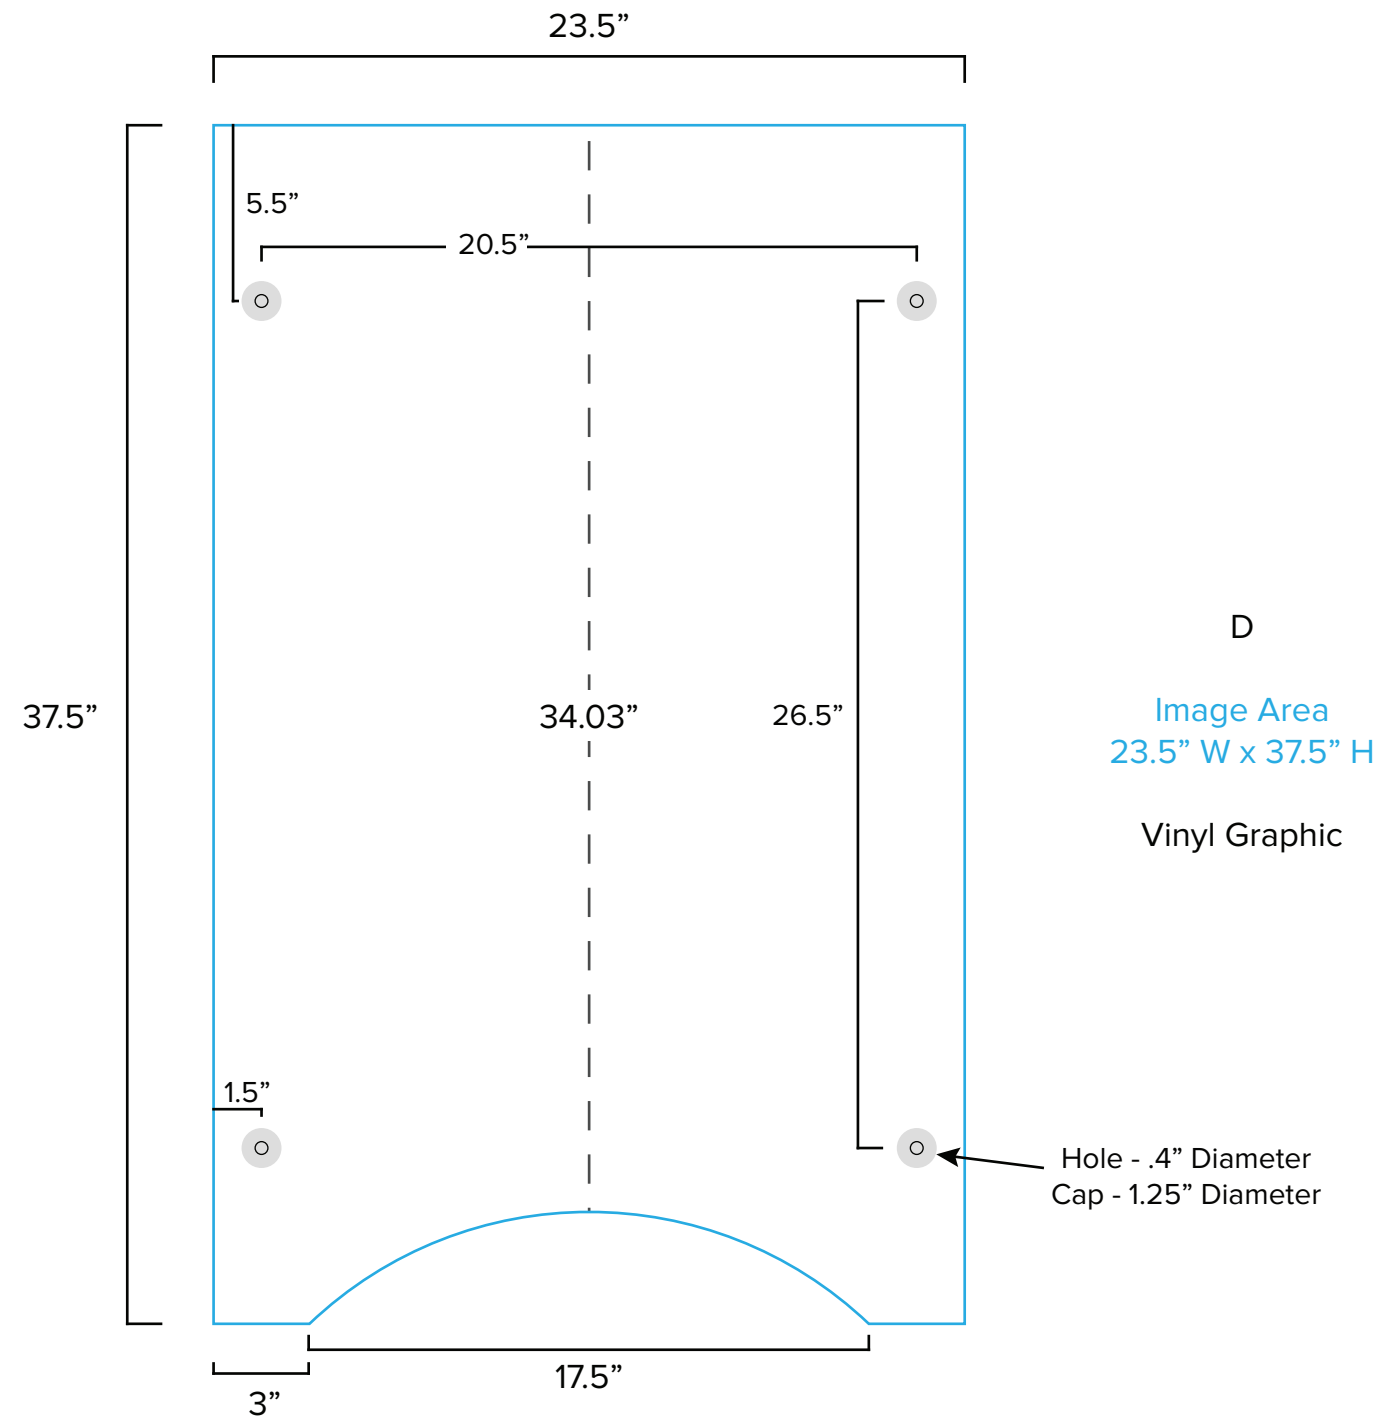

Graphic Template
10 x 20 Inline Exhibit
Flat, Arched Center & Side Panels - SEG Graphics

NOTE: All Raster Art (jpg, tiff,psd, png, etc.) must be at least 100 dpi at print size.
Standard kits are often customized. Please check with Customer Service to ensure that this template matches your specific job.

Graphic Template
Backwall Workstation Countertop – Vinyl Graphics
Graphics **NOT** included in base price. Please request pricing.

NOTE: All Raster Art (jpg, tiff,psd, png, etc.) must be at least 100 dpi at print size.
Standard kits are often customized. Please check with Customer Service to ensure that this template matches your specific job.

Graphic Template
Portable Counter – Vinyl Graphic

NOTE: All Raster Art (jpg, tiff,psd, png, etc.) must be at least 100 dpi at print size.
Standard kits are often customized. Please check with Customer Service to ensure that this template matches your specific job.

Graphic Template
Wireless Charging Bistro Table
Direct Print Vinyl Graphic

NOTE: All Raster Art (jpg, tiff,psd, png, etc.) must be at least 100 dpi at print size.

Standard kits are often customized. Please check with Customer Service to ensure that this template matches your specific job.