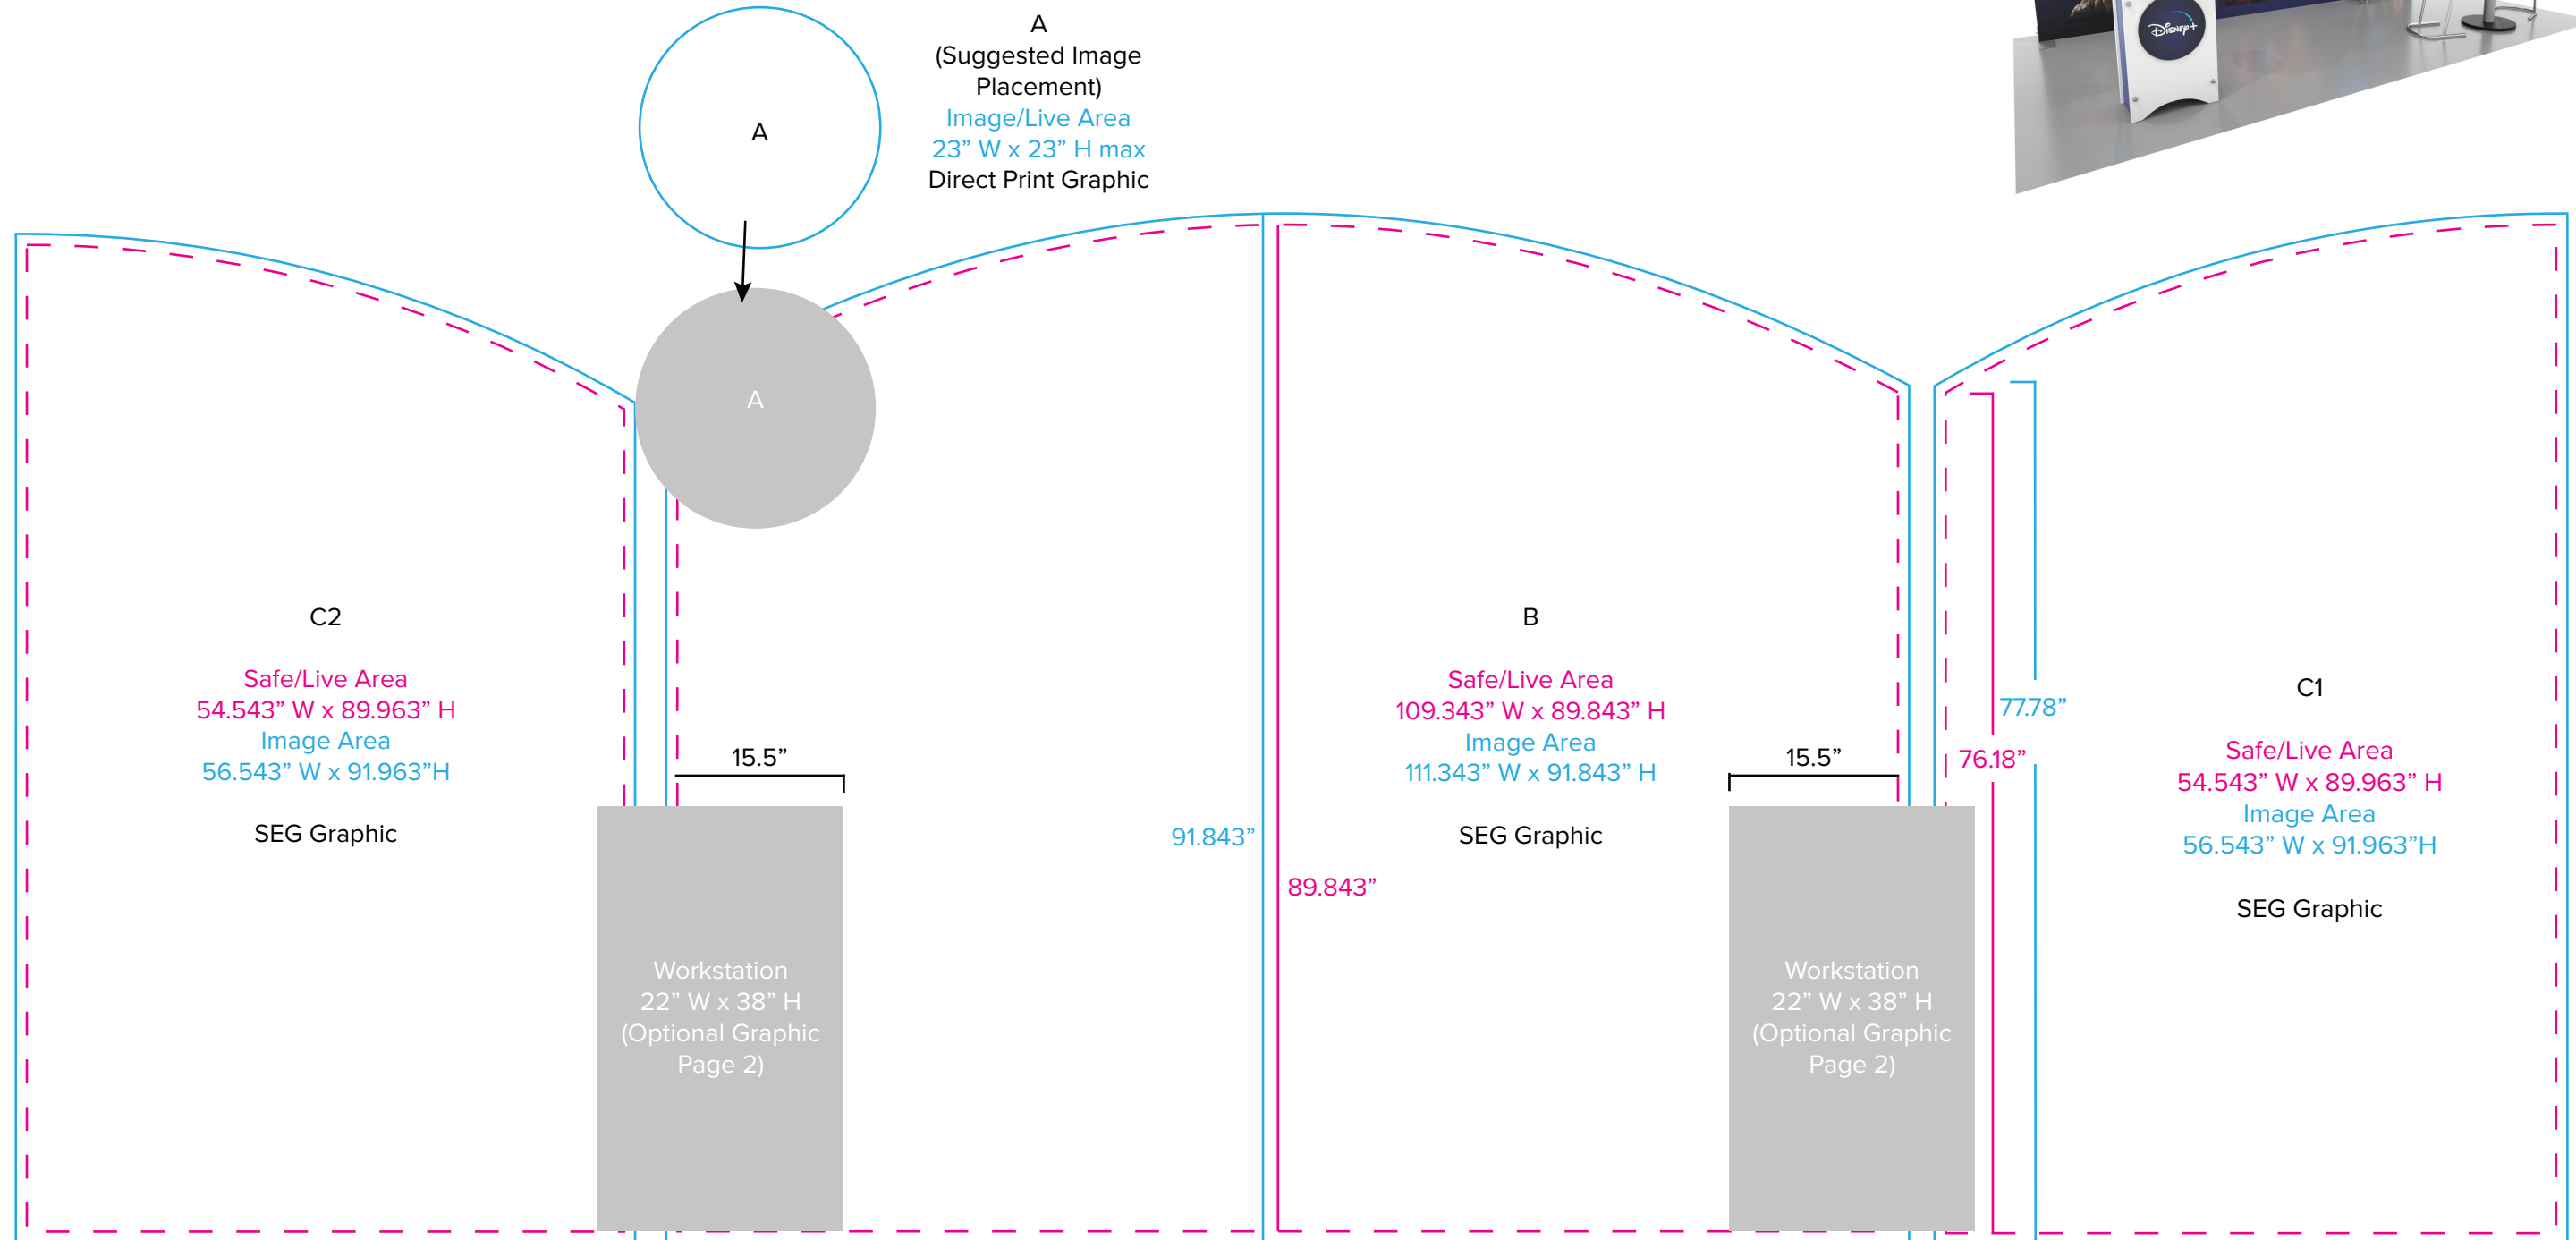

Graphic Template
10 x 20 Inline Exhibit
Flat, Arched Center & Side Panels - SEG Graphics

NOTE: All Raster Art (jpg, tiff,psd, png, etc.) must be at least 100 dpi at print size.
Standard kits are often customized. Please check with Customer Service to ensure that this template matches your specific job.

Graphic Template
Backwall Workstation Countertop – Vinyl Graphics
Graphics **NOT** included in base price. Please request pricing.

NOTE: All Raster Art (jpg, tiff,psd, png, etc.) must be at least 100 dpi at print size.
Standard kits are often customized. Please check with Customer Service to ensure that this template matches your specific job.

Graphic Template
Portable Counter – Vinyl Graphic

NOTE: All Raster Art (jpg, tiff,psd, png, etc.) must be at least 100 dpi at print size.
Standard kits are often customized. Please check with Customer Service to ensure that this template matches your specific job.

Graphic Template
Wireless Charging Bistro Table
Direct Print Vinyl Graphic

NOTE: All Raster Art (jpg, tiff,psd, png, etc.) must be at least 100 dpi at print size.

Standard kits are often customized. Please check with Customer Service to ensure that this template matches your specific job.