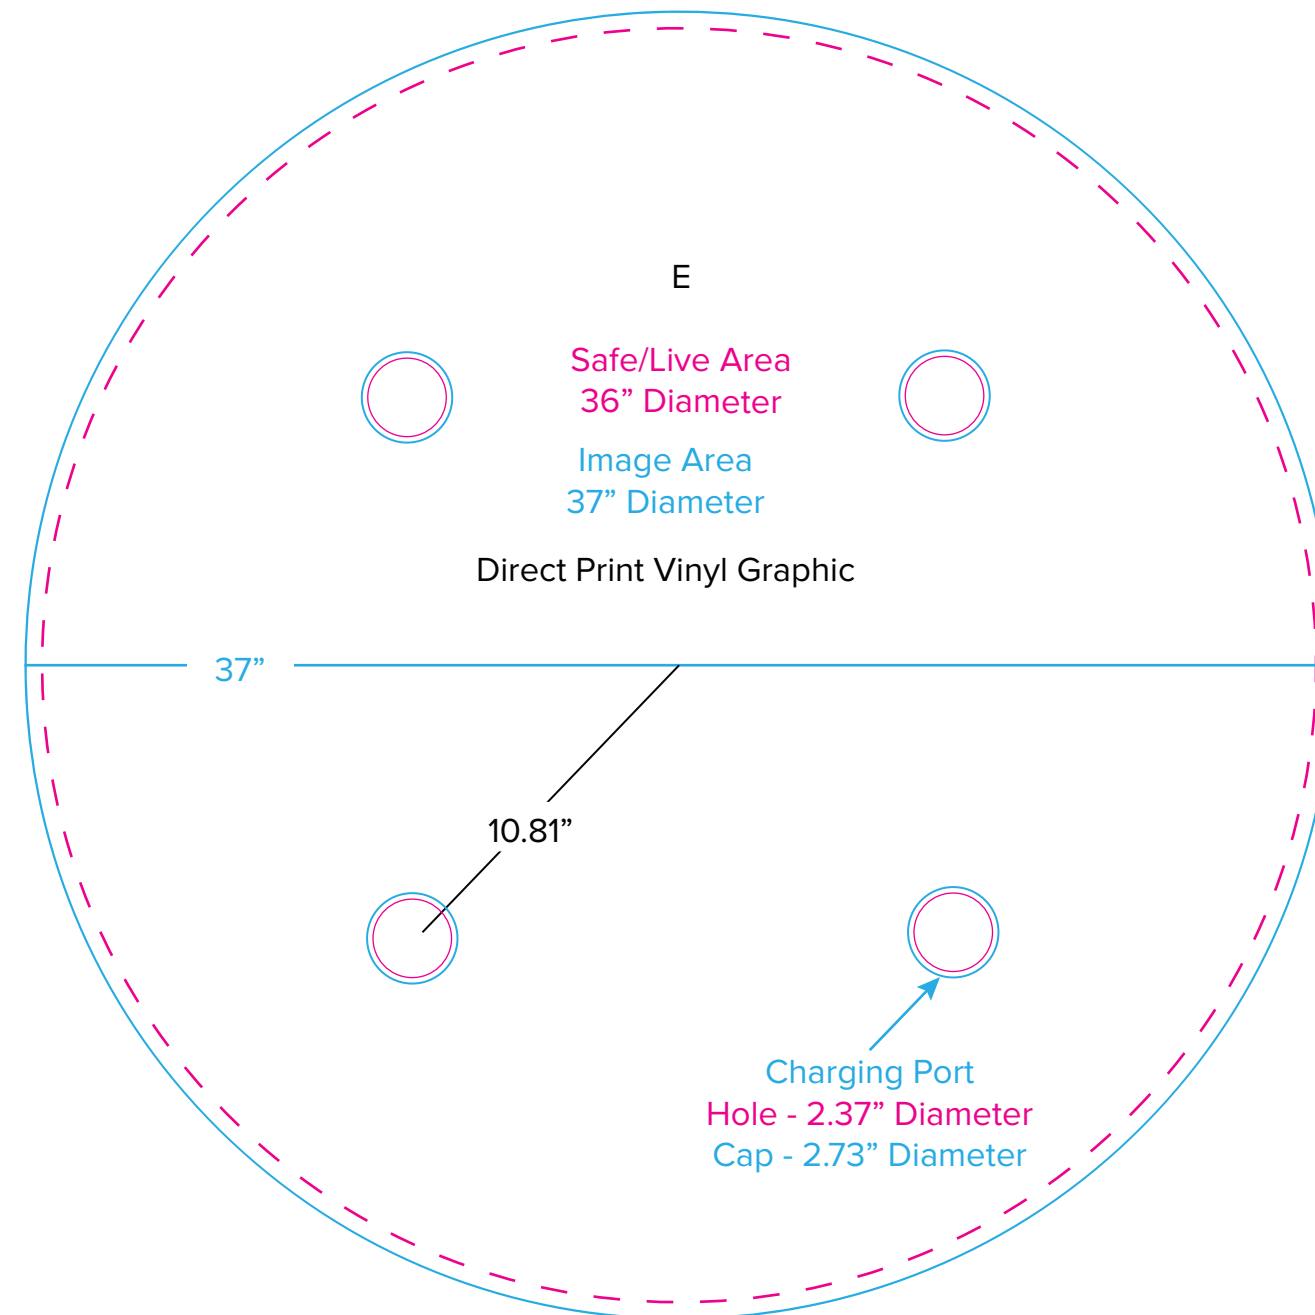

Graphic Template
10 x 20 Inline Exhibit
Flat, Arched Center & Side Panels - SEG Graphics

NOTE: All Raster Art (jpg, tiff,psd, png, etc.) must be at least 100 dpi at print size.
Standard kits are often customized. Please check with Customer Service to ensure that this template matches your specific job.

Graphic Template
Backwall Workstation Countertop – Vinyl Graphics
Graphics **NOT** included in base price. Please request pricing.

NOTE: All Raster Art (jpg, tiff,psd, png, etc.) must be at least 100 dpi at print size.
Standard kits are often customized. Please check with Customer Service to ensure that this template matches your specific job.

Graphic Template
Portable Counter – Vinyl Graphic

NOTE: All Raster Art (jpg, tiff,psd, png, etc.) must be at least 100 dpi at print size.
Standard kits are often customized. Please check with Customer Service to ensure that this template matches your specific job.

Graphic Template
Wireless Charging Bistro Table
Direct Print Vinyl Graphic

NOTE: All Raster Art (jpg, tiff,psd, png, etc.) must be at least 100 dpi at print size.

Standard kits are often customized. Please check with Customer Service to ensure that this template matches your specific job.