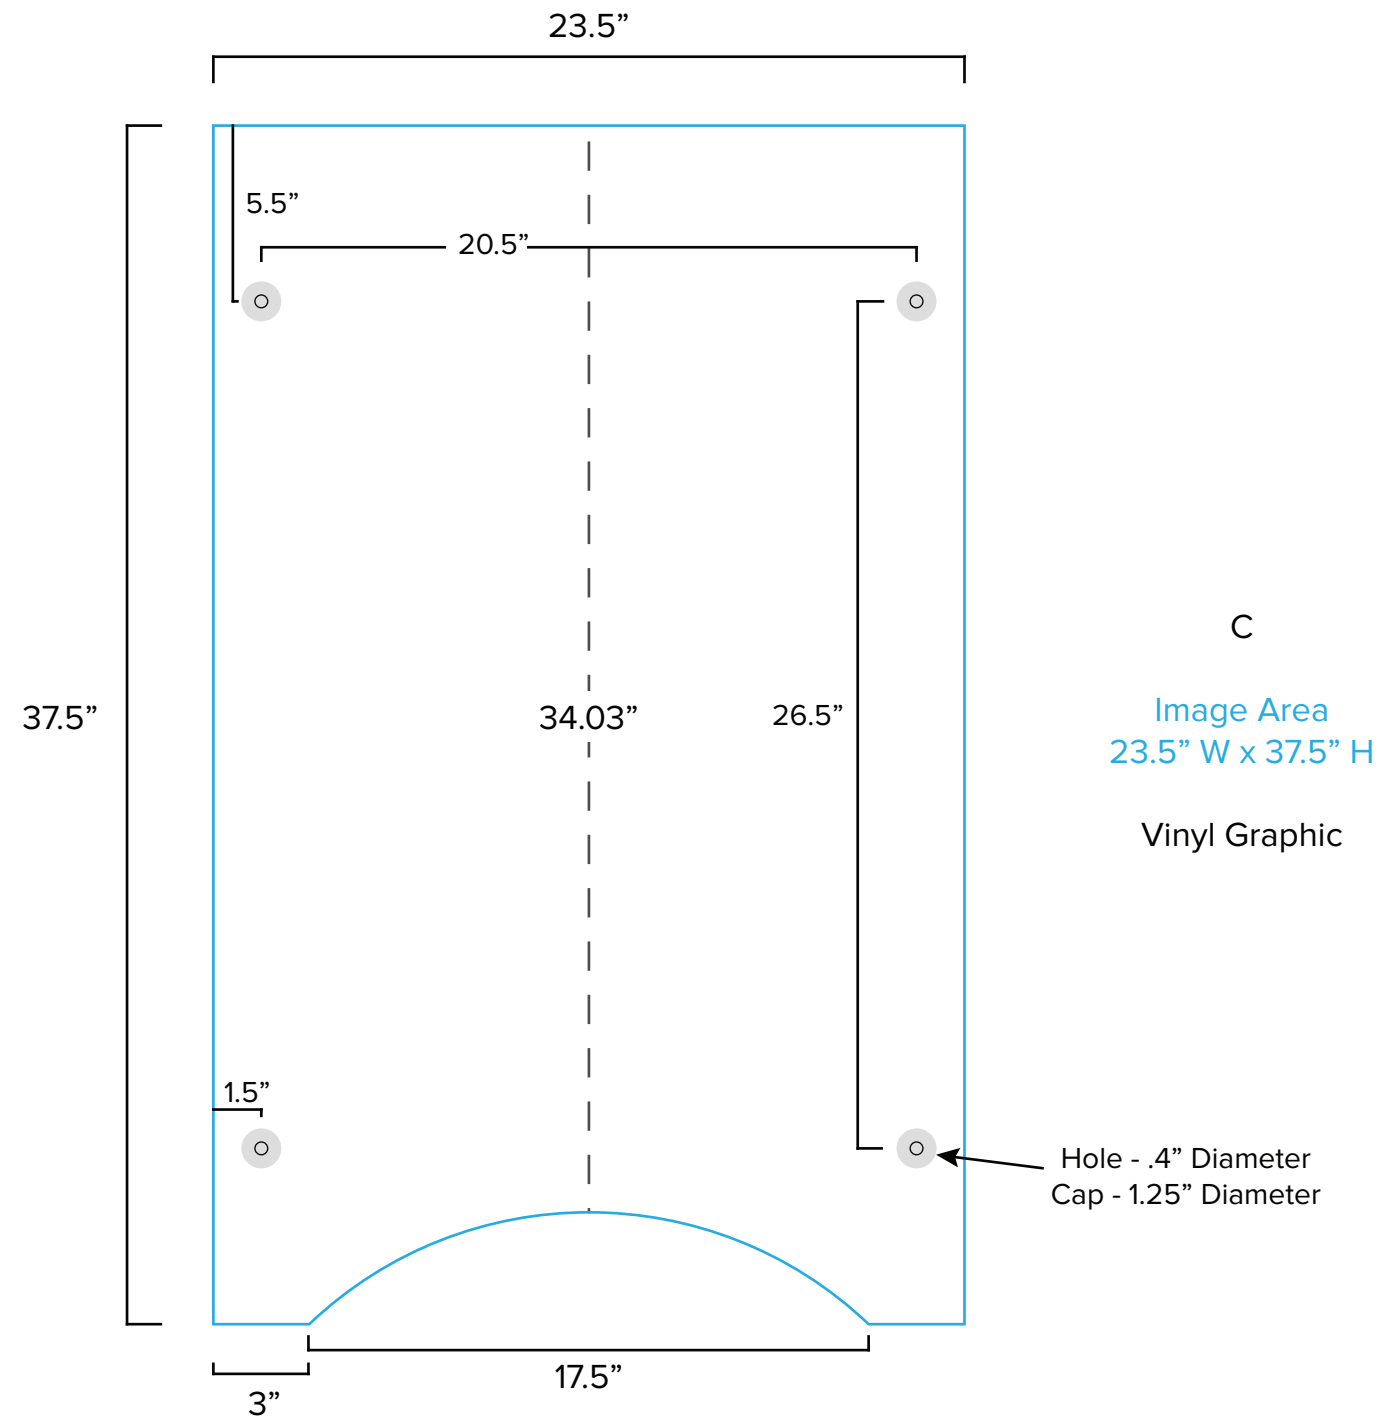

Graphic Template
10 x 10 Inline Exhibit
Flat, Arched Backwall - SEG Graphics

B
(Suggested Image Placement)

Image/Live Area
23" W x 23" H max

Direct Print Graphic

Workstation
22" W x 38" H
(Optional Graphic Page 2)

Floating Graphic (B) Note:
Attached to mount with hook and loop.
Varying shapes can be accommodated
but must be no larger than 23" x 23".

NOTE: All Raster Art (jpg, tiff, psd, png, etc.) must be at least 100 dpi at print size.

Graphic Template
Portable Counter – Vinyl Graphic

NOTE: All Raster Art (jpg, tiff,psd, png, etc.) must be at least 100 dpi at print size.
Standard kits are often customized. Please check with Customer Service to ensure that this template matches your specific job.