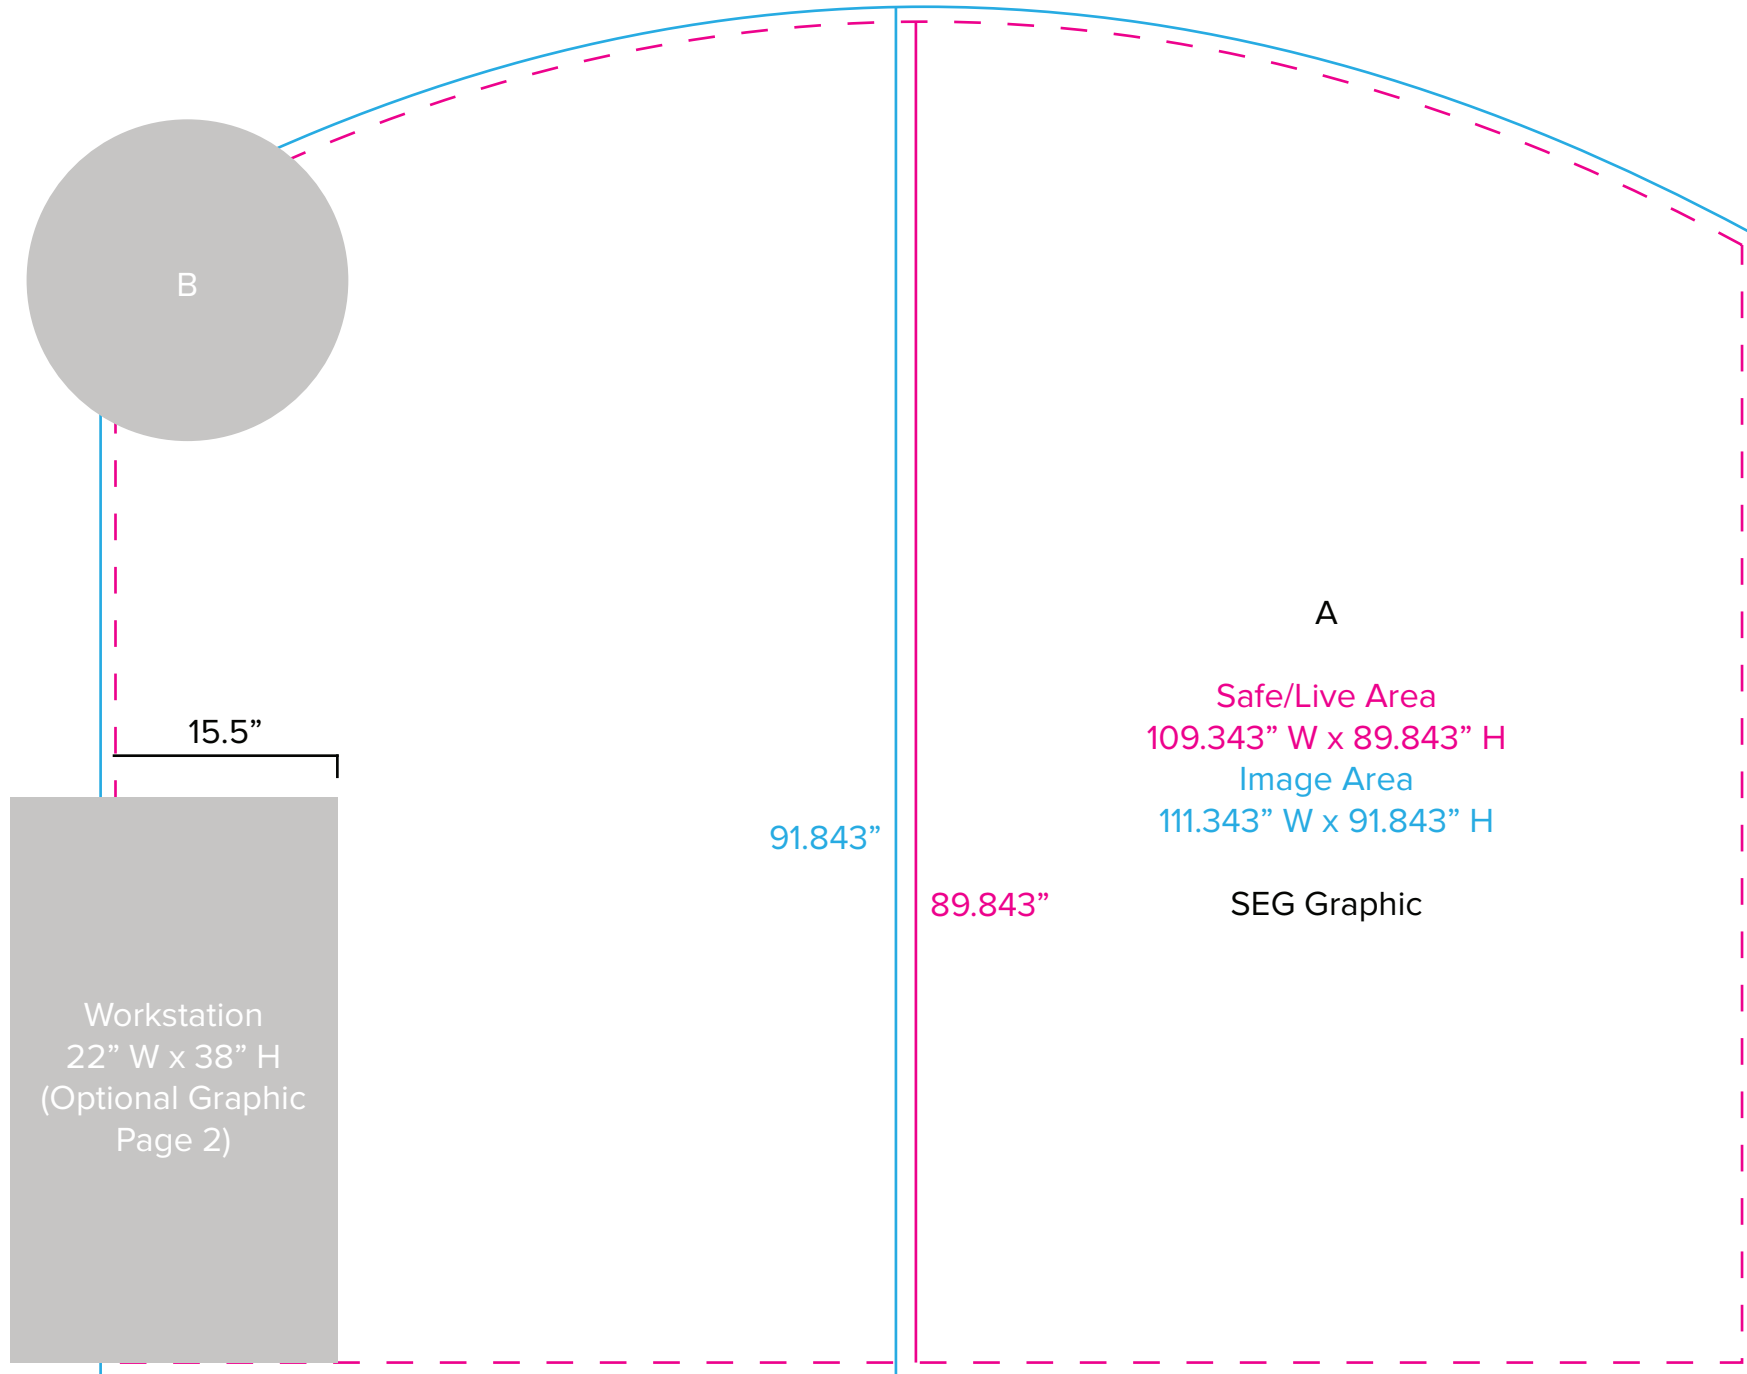

Graphic Template
10 x 10 Inline Exhibit
Flat, Arched Backwall - SEG Graphics

B
(Suggested Image Placement)

Image/Live Area
23" W x 23" H max

Direct Print Graphic

Workstation
22" W x 38" H
(Optional Graphic Page 2)

Floating Graphic (B) Note:
Attached to mount with hook and loop.
Varying shapes can be accommodated
but must be no larger than 23" x 23".

NOTE: All Raster Art (jpg, tiff, psd, png, etc.) must be at least 100 dpi at print size.

Graphic Template
Portable Counter – Vinyl Graphic

NOTE: All Raster Art (jpg, tiff,psd, png, etc.) must be at least 100 dpi at print size.
Standard kits are often customized. Please check with Customer Service to ensure that this template matches your specific job.