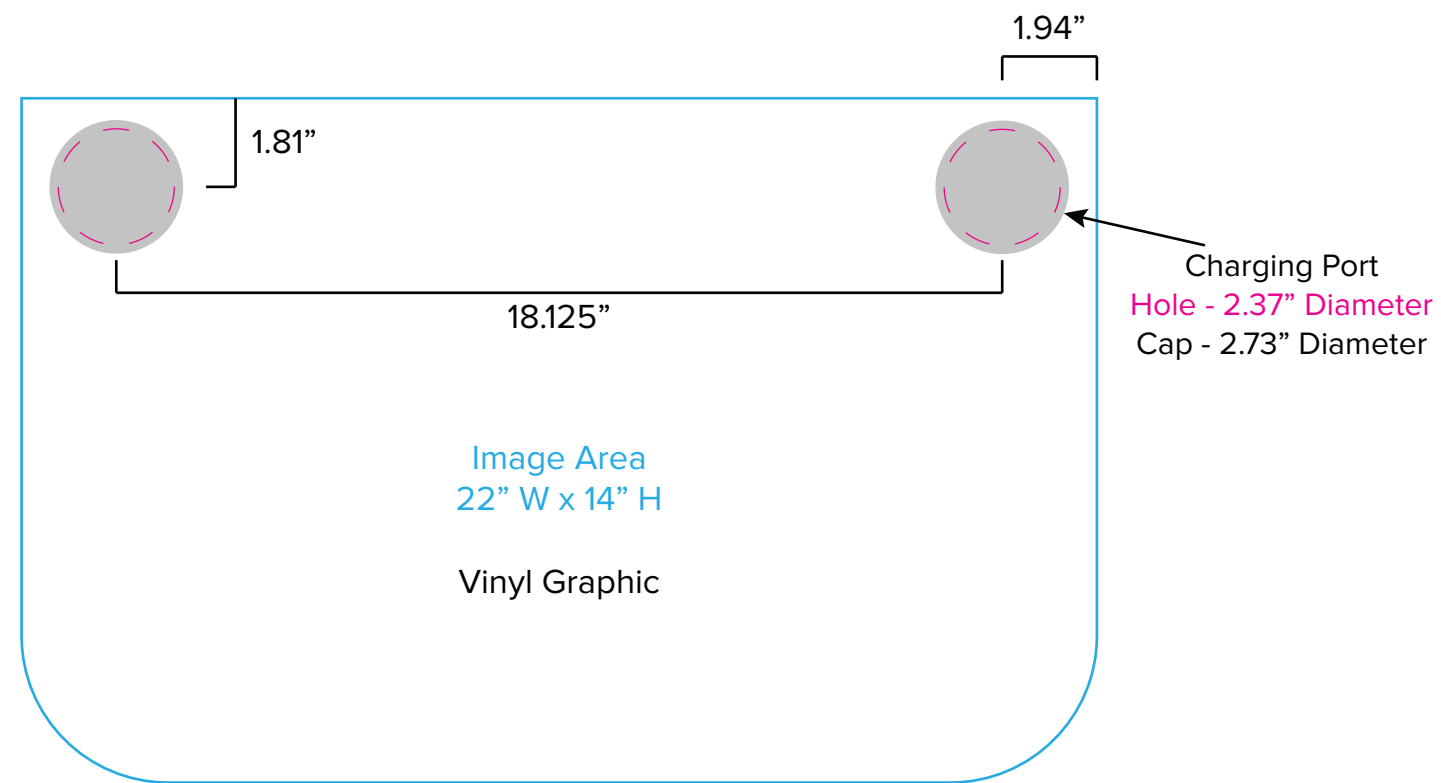

Graphic Template
Backwall Workstation Countertop – Vinyl Graphics
Graphics **NOT** included in base price. Please request pricing.

NOTE: All Raster Art (jpg, tiff,psd, png, etc.) must be at least 100 dpi at print size.
Standard kits are often customized. Please check with Customer Service to ensure that this template matches your specific job.