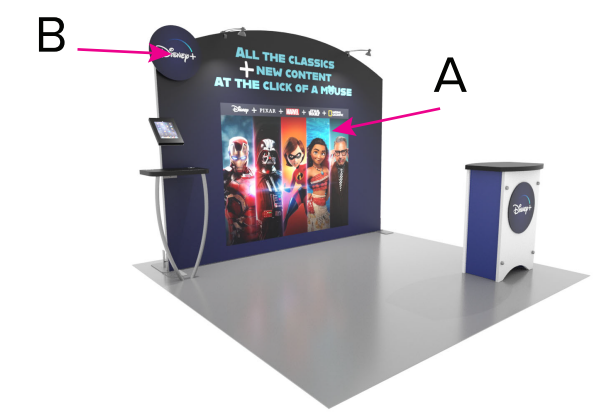

Graphic Template
10 x 10 Inline Exhibit
Flat, Arched Backwall - SEG Graphics

B
(Suggested Image Placement)

Image/Live Area
23" W x 23" H max

Direct Print Graphic

Workstation
22" W x 38" H
(Optional Graphic Page 2)

Floating Graphic (B) Note:
Attached to mount with hook and loop.
Varying shapes can be accommodated
but must be no larger than 23" x 23".

NOTE: All Raster Art (jpg, tiff, psd, png, etc.) must be at least 100 dpi at print size.

Standard kits are often customized. Please check with Customer Service to ensure that this template matches your specific job.

Graphic Template
Backwall Workstation Countertop – Vinyl Graphics
Graphics **NOT** included in base price. Please request pricing.