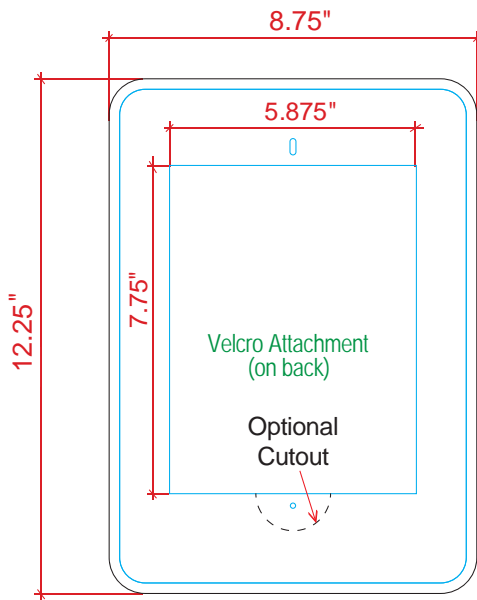

iPad Kiosk Halo

11"

Note: Custom shape/sizes available.

Print Size: 11"w x 16"h
Final/Live Area: 10.5"w x 15.5"h

This is hidden behind clamshell (1.5" thick).

iPad Kiosk Face Plate Graphic

Print Size: 8.75"w x 12.25"h
Final/Live Area: 8.25"w x 11.75"h

Double-sided Direct Print on InFill on 1/4"

Product Name: MOD-1356
Process: HD
Material: 1/4" & 1/8" Sintra
Effective Date: 8.20.2013

NOTE: Graphic files must be @ 150 dpi Finished Size.
DO NOT send Flattened Files.
Production can not manipulate the content, proportion or color of these files.

NOTE: These dimensions are for graphic layout purposes.