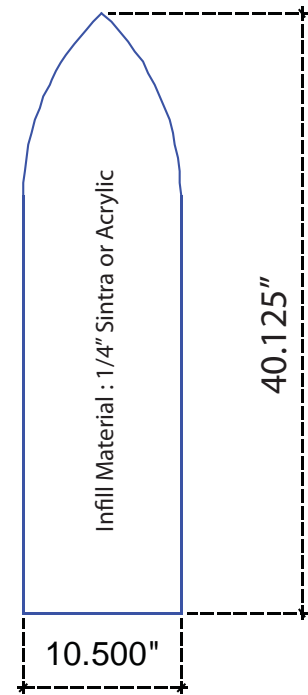

iPad Kiosk Halo

11"

Note: Custom shape/sizes available.

Print Size: 11"w x 16"h
Final/Live Area: 10.5"w x 15.5"h

This is hidden behind clamshell (1.5" thick).

iPad Kiosk Face Plate Graphic

Print Size: 8.75"w x 12.25"h
Final/Live Area: 8.25"w x 11.75"h

Double-sided Direct Print on InFill on 1/4"

Product Name: MOD-1356
Process: HD
Material: 1/4" & 1/8" Sintra
Effective Date: 8.20.2013

NOTE: Graphic files must be @ 150 dpi Finished Size.
DO NOT send Flattened Files.
Production can not manipulate the content, proportion or color of these files.

NOTE: These dimensions are for graphic layout purposes.