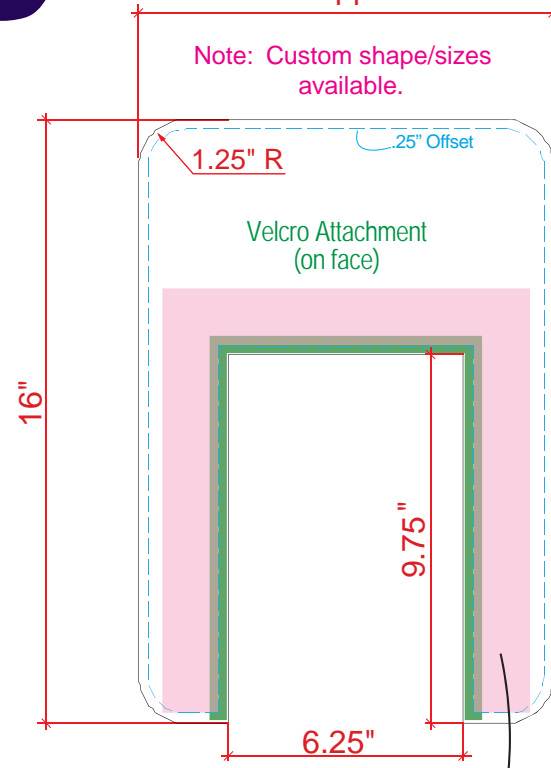

iPad Kiosk Halo

11"

Note: Custom shape/sizes available.

Print Size: 11"w x 16"h
Final/Live Area: 10.5"w x 15.5"h

This is hidden behind clamshell (1.5" thick).

iPad Kiosk Face Plate Graphic

Print Size: 8.75"w x 12.25"h
Final/Live Area: 8.25"w x 11.75"h

Double-sided Direct Print on InFill on 1/4"

Product Name: MOD-1356
Process: HD
Material: 1/4" & 1/8" Sintra
Effective Date: 8.20.2013

NOTE: Graphic files must be @ 150 dpi Finished Size.
DO NOT send Flattened Files.
Production can not manipulate the content, proportion or color of these files.

NOTE: These dimensions are for graphic layout purposes.