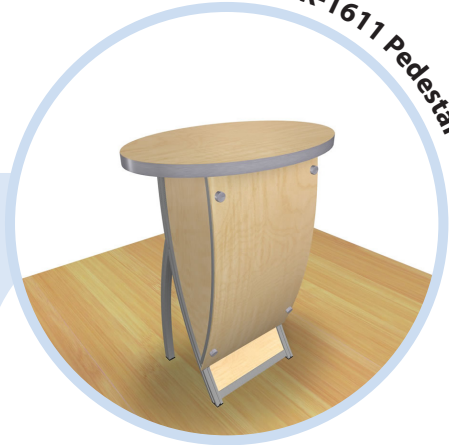

Pedestal 1 – VK-1611 Choices:

Sides: (select one substrate and one corresponding color)

- ☐ Sintra   ☒ Blue   ☒ Black   ☐ White   ☐ Grey
- ☐ Acrylic   ☒ Amber 2422   ☒ Blue 2069   ☒ Yellow 2208   ☐ Frosted   ☐ Light Smoke
- ☐ Laminate   ☒ Pionite Black   ☐ Nevamar Silver Alu Metalx   ☐ Pionite Hardrock Maple

Front: (select one substrate and one corresponding color) (excludes graphics)

- ☐ Sintra   ☒ Blue   ☒ Black   ☐ White   ☐ Grey
- ☐ Acrylic   ☒ Amber 2422   ☒ Blue 2069   ☒ Yellow 2208   ☐ Frosted   ☐ Light Smoke
- ☐ Laminate   ☒ Pionite Black   ☐ Nevamar Silver Alu Metalx   ☐ Pionite Hardrock Maple

Back: (select one substrate and one corresponding color)

- ☐ Sintra   ☒ Blue   ☒ Black   ☐ White   ☐ Grey
- ☐ Acrylic   ☒ Amber 2422   ☒ Blue 2069   ☒ Yellow 2208   ☐ Frosted   ☐ Light Smoke
- ☐ Laminate   ☒ Pionite Black   ☐ Nevamar Silver Alu Metalx   ☐ Pionite Hardrock Maple

Top: (select one color)

- Laminate   ☒ Pionite Black   ☐ Nevamar Silver Alu Metalx   ☐ Pionite Hardrock Maple

Powder Coat: (select one)   ☒ Black   ☐ Silver   ☒ Yellow (RAL 1032)   ☒ Red (RAL 3013)   ☒ Blue (RAL 5007)

☒ Green (RAL 6021)   ☐ White

*Internal shelf on pedestal and workstation is ALWAYS Pionite black laminate.
*Rear shelf is ALWAYS Pionite black laminate.