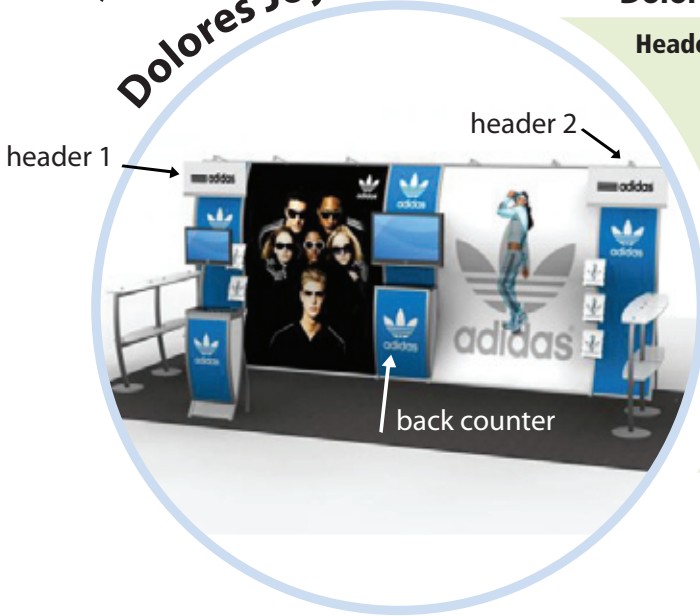

Dolores Joyce Choices

Dolores Joyce – VK-1803

Header 1: (excludes graphics) White Sintra (6 mil) standard (select one)

1. ☐ circle
   ☐ rectangle
   ☐ trapezoid

Header 2: (excludes graphics) White Sintra (6 mil) standard (select one)

1. ☐ circle
   ☐ rectangle
   ☐ trapezoid

Powder Coat: (select one) ☐ Black ☐ Silver ☐ Yellow (RAL 1032)

☐ Red (RAL 3013) ☐ Blue (RAL 5007) ☐ Green (RAL 6021)

☐ White

Back Counter Choices:

Sides: (select one substrate and one corresponding color)

Sintra ☐ Blue ☐ Black ☐ White ☐ Grey

Acrylic ☐ Amber 2422 ☐ Blue 2069 ☐ Yellow 2208 ☐ Frosted ☐ Light Smoke

Laminate ☐ Pionite Black ☐ Nevamar Silver Alu Metalx ☐ Pionite Hardrock Maple

Front: (select one substrate and one corresponding color) (excludes graphics)

Sintra ☐ Blue ☐ Black ☐ White ☐ Grey

Acrylic ☐ Amber 2422 ☐ Blue 2069 ☐ Yellow 2208 ☐ Frosted ☐ Light Smoke

Laminate ☐ Pionite Black ☐ Nevamar Silver Alu Metalx ☐ Pionite Hardrock Maple

Back: (select one substrate and one corresponding color)

Sintra ☐ Blue ☐ Black ☐ White ☐ Grey

Acrylic ☐ Amber 2422 ☐ Blue 2069 ☐ Yellow 2208 ☐ Frosted ☐ Light Smoke

Laminate ☐ Pionite Black ☐ Nevamar Silver Alu Metalx ☐ Pionite Hardrock Maple

Top: (select one color)

Laminate ☐ Pionite Black ☐ Nevamar Silver Alu Metalx ☐ Pionite Hardrock Maple

Powder Coat: (select one) ☐ Black ☐ Silver ☐ Yellow (RAL 1032) ☐ Red (RAL 3013) ☐ Blue (RAL 5007)

☐ Green (RAL 6021) ☐ White

Dolores Joyce – VK-1803 Choices Continued on Pages 9 and 10

*Internal shelf on pedestal and workstation is ALWAYS Pionite black laminate.

*Rear shelf is ALWAYS Pionite black laminate.