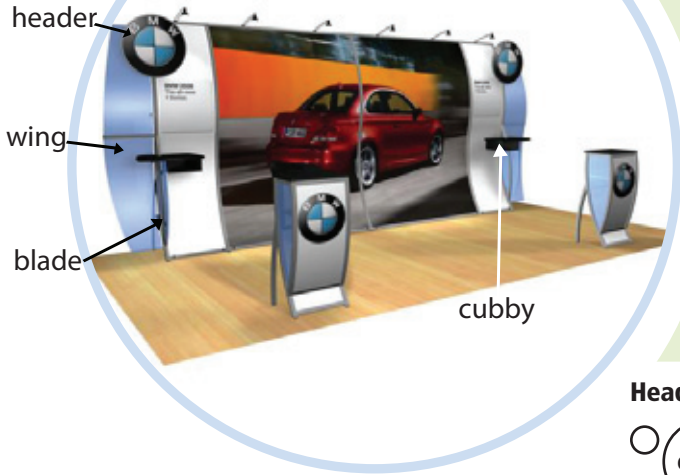

## Ben Jamin – VK-1801 Choices Continued on Pages 3 and 4

\*Internal shelf on pedestal and workstation is ALWAYS Pionite black laminate.

\*Rear shelf is ALWAYS Pionite black laminate.

**Ben Jamin – VK-1801 Choices (continued)**