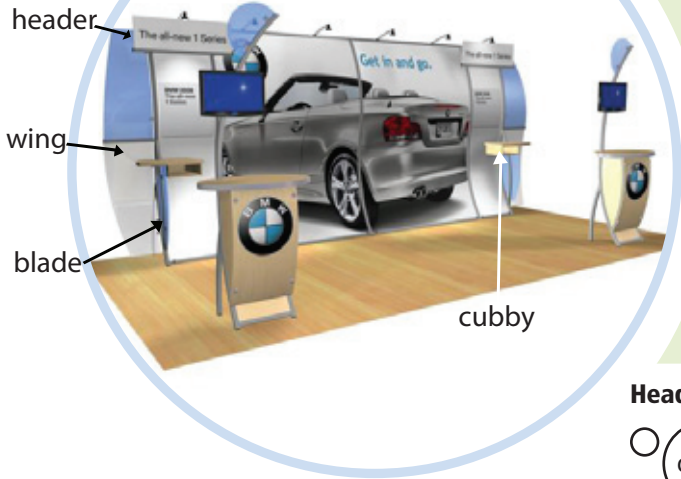

## Cae Lynne – VK-1802 Choices Continued on Pages 6 and 7

\*Internal shelf on pedestal and workstation is ALWAYS Pionite black laminate.

\*Rear shelf is ALWAYS Pionite black laminate.

**Cae Lynne – VK-1802 Choices (continued)**