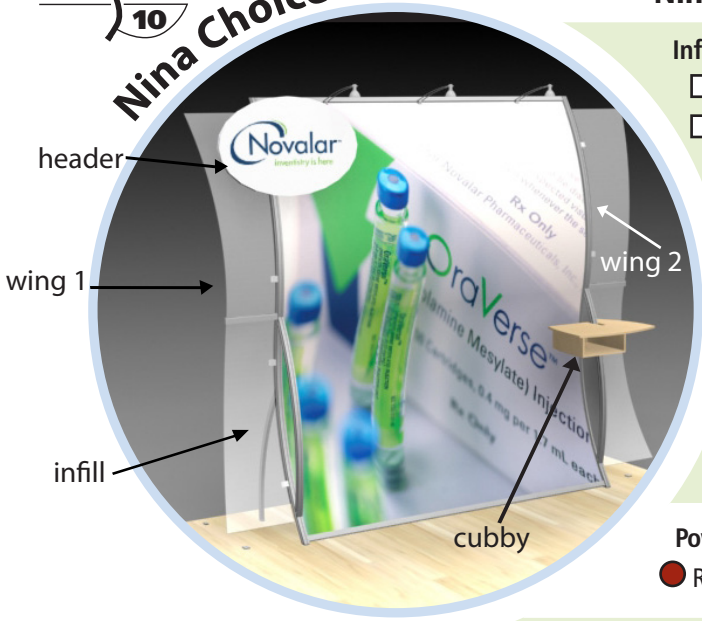

Perfect 10
Nina Choices

Nina – VK-1513 Choices

Infills: (select one substrate and one corresponding color)

- Sintra Blue Black White Grey
- Acrylic Amber 2422 Blue 2069 Yellow 2208
- Frosted Light Smoke

Cubby: (select one)