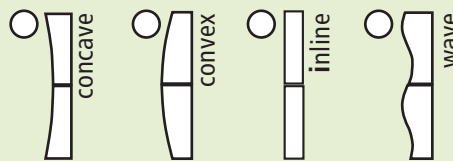

Perfect 10
Lanora Choices

Lanora – VK-1511 Choices

Infills: (select one substrate and one corresponding color)

1. ☐ Sintra   ☒ Blue   ☒ Black   ☐ White   ☐ Grey
   ☐ Acrylic   ☒ Amber 2422   ☒ Blue 2069   ☒ Yellow 2208
   ☐ Frosted   ☐ Light Smoke

Cubby: (select one)

1. ☐ Laminate   ☒ Pionite Black   ☐ Nevamar Silver Alu Metalx
   ☐ Pionite Hardrock Maple

Header: (excludes graphics) White Sintra (6 mil) standard (select one)

1. ☐ circle   ☐ trapezoid

Powder Coat: (select one)   ☒ Black   ☐ Silver   ☒ Yellow (RAL 1032)

1. ☒ Red (RAL 3013)   ☒ Blue (RAL 5007)   ☒ Green (RAL 6021)   ☐ White

Wing 1: (select one substrate and one corresponding color)

1. ☐ Sintra   ☒ Blue   ☒ Black   ☐ White   ☐ Grey
   ☐ Acrylic   ☒ Amber 2422   ☒ Blue 2069   ☒ Yellow 2208
   ☐ Frosted   ☐ Light Smoke

Wing Shape: (select one)

Wing 2: (select one substrate and one corresponding color)

1. ☐ Sintra   ☒ Blue   ☒ Black   ☐ White   ☐ Grey
   ☐ Acrylic   ☒ Amber 2422   ☒ Blue 2069   ☒ Yellow 2208
   ☐ Frosted   ☐ Light Smoke

Wing Shape: (select one)

*Rear shelf is ALWAYS Pionite black laminate.

*Standard Header position is always left, unless specified right.