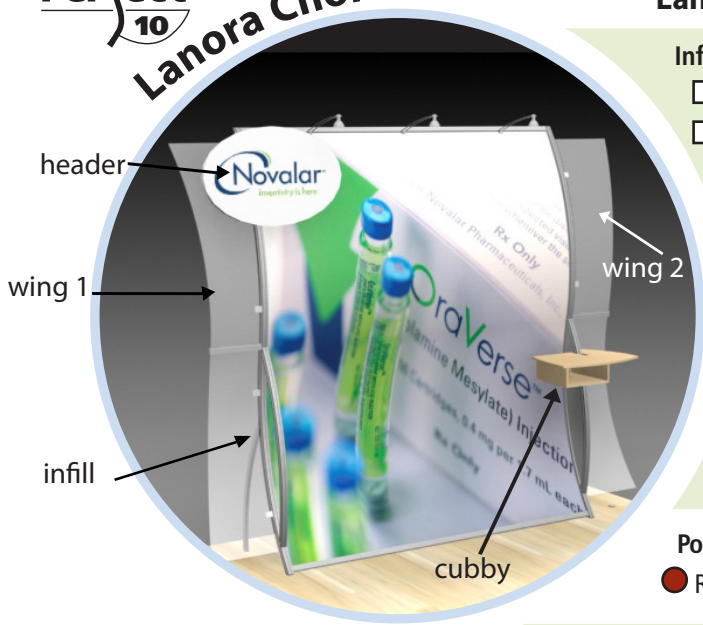

Perfect 10
Lanora Choices

Lanora – VK-1511 Choices

Infills: (select one substrate and one corresponding color)

- Sintra Blue Black White Grey
 Acrylic Amber 2422 Blue 2069 Yellow 2208
 Frosted Light Smoke

Cubby: (select one)

- Laminate Pionite Black Nevamar Silver Alu Metalx
 Pionite Hardrock Maple

Header: (excludes graphics) White Sintra (6 mil) standard (select one)

- circle trapezoid

Powder Coat: (select one) Black Silver Yellow (RAL 1032)

- Red (RAL 3013) Blue (RAL 5007) Green (RAL 6021) White

Wing 1: (select one substrate and one corresponding color)

- Sintra Blue Black White Grey
 Acrylic Amber 2422 Blue 2069 Yellow 2208
 Frosted Light Smoke