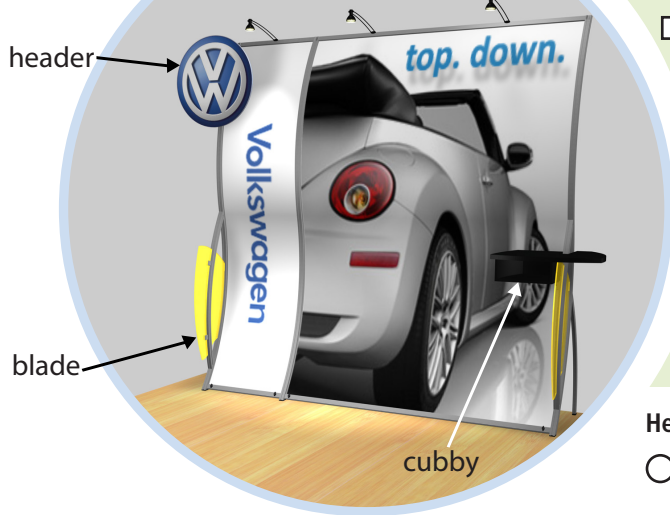

Perfect 10
Gia Choices

Gia – VK-1506 Choices

Blades: (select one substrate and one corresponding color)

- Sintra Blue Black White Grey
- Acrylic Amber 2422 Blue 2069 Yellow 2208
- Frosted Light Smoke

Cubby: (select one)