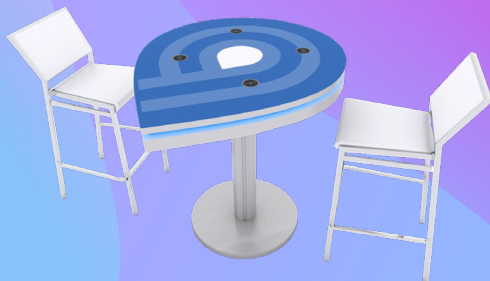

## CONTEMPORARY, AFFORDABLE CHARGING STATIONS

MOD-1458

MOD-1452

MOD-1329

MOD-1459

MOD-1453

MOD-1467

MOD-1457

MOD-1431

MOD-1465

MOD-1455

- Brandable Graphic Counter Tops
- Wireless, USB-A, and USB-C Charging
- White LED Perimeter Lights
- RGB Programmable LED Option
- Multiple Shipping Case/Crate Options
- Pre-wired Construction
- Over 25 Creative Designs
- Ask about Custom Shapes