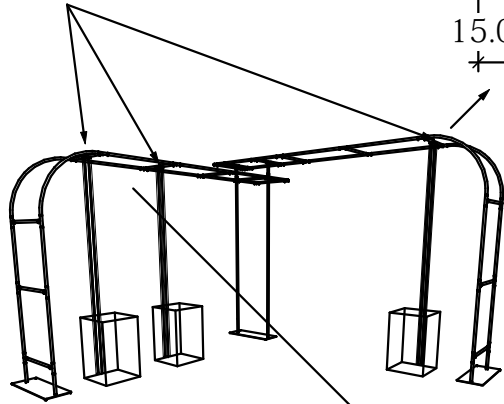

38777 greaphic dims

318.375"

180.000"

55.500"

82.875"

36.000"

cut small holes (canopy style) in BOTH sides of pillowcase to allow for post attachment

15.000"

24.000"

40.000"

horizontal section

arch

vertical section

custom pillowcase graphics

39.000"

54.000"

vertical section

arch

horizontal section

36.000"

94.875"

55.500"

180.000"

330.375"