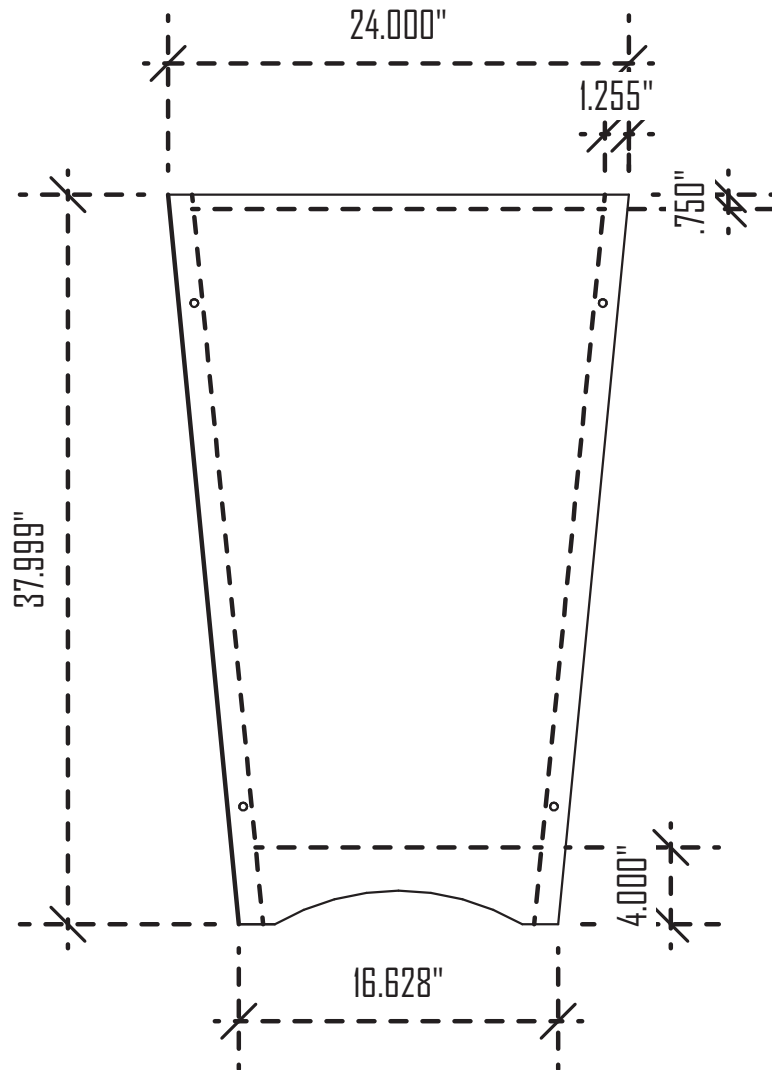

NOTE: Graphic files must be @ 150 dpi finished Size. DO NOT send Flattened Files. Production can not manipulate the content, proportion or color of these files.

Internal dotted lines represent approximate inside dimensions of side panels, floor, and counter edge.