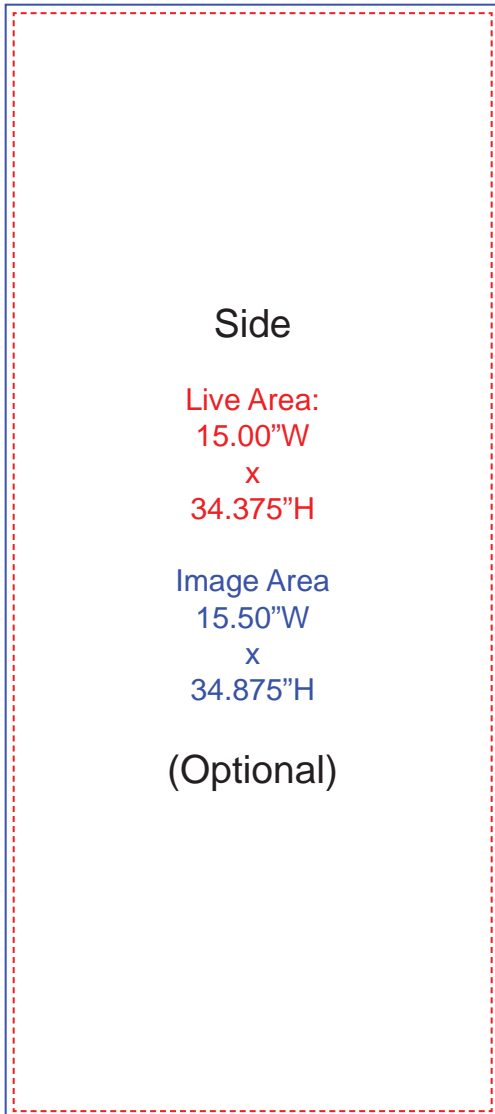

NOTE: Graphic files must be @ 150 dpi finished Size.
DO NOT send Flattened Files. Production can not manipulate
the content, proportion or color of these files.

The RE-1219 kit is not priced with graphics.
Please ask about additional graphic opportunities
and pricing