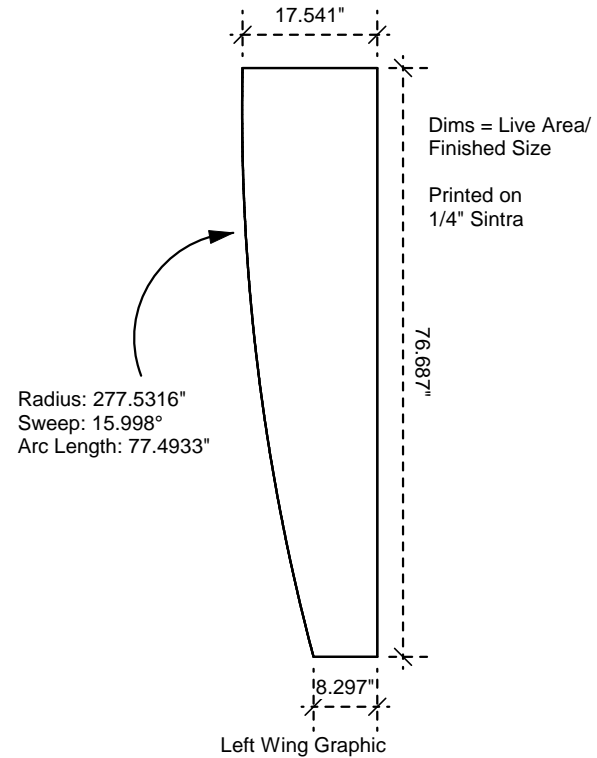

Direct Print Header Graphic

Direct Print Wing Graphic

Classic Exhibits

Ph: 866.652.2100
Fx: 503.652.7084

Drawing Number:
Distributor Name:
Client Name:

Attention:
Date:
Prepared By: Cynthia Geddis