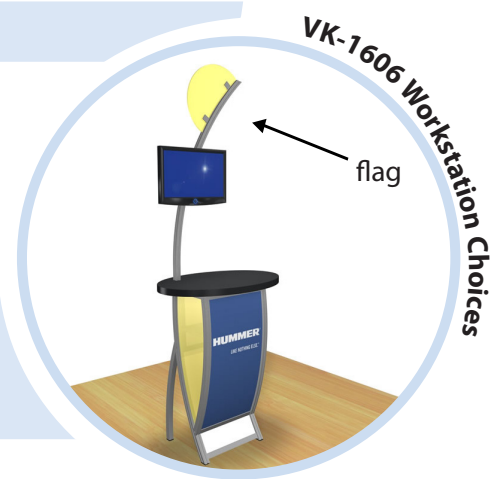

Flag Shape: (select one)

- Powder Coat:** (select one) Black Silver Yellow (RAL 1032) Red (RAL 3013) Blue (RAL 5007)
- Green (RAL 6021) White

Oval top
Workstation
plus standoffs.

*Internal shelf on pedestal and workstation is ALWAYS Pionite black laminate.