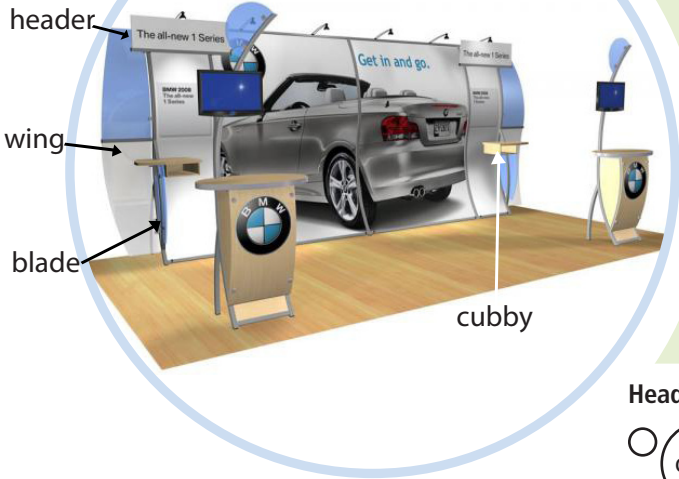

Cae Lynne Choices