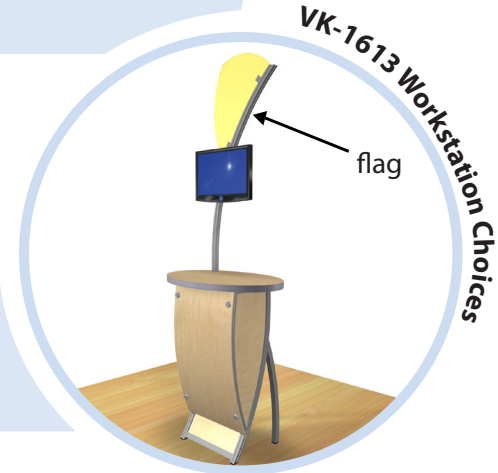

Green (RAL 6021) White

Oval top
Workstation
plus standoffs.

*Internal shelf on pedestal and workstation is ALWAYS Pionite black laminate.

*Rear shelf is ALWAYS Pionite black laminate.