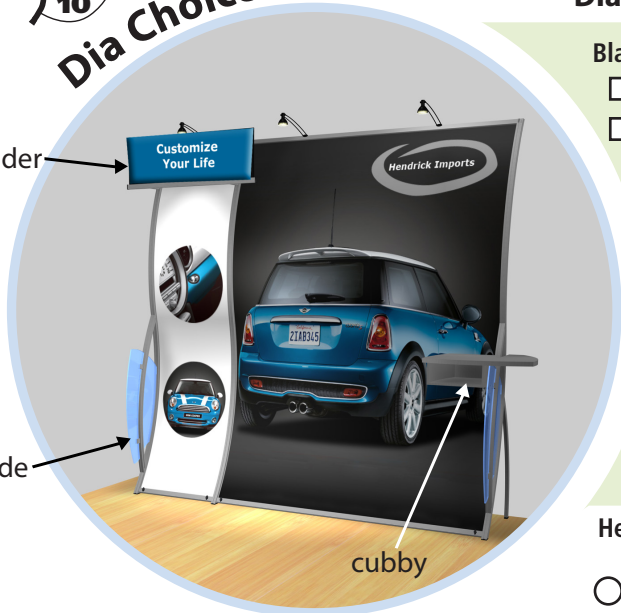

Perfect 10 Dia Choices

Dia - VK-1503 Choices

header

blade

cubby

Blades: (select one substrate and one corresponding color)

- Sintra Blue Black White Grey
- Acrylic Amber 2422 Blue 2069 Yellow 2208
- Frosted Light Smoke

Cubby: (select one)

- Laminate Pionite Black Nevamar Silver Alu Metalx
- Pionite Hardrock Maple

Cubby Orientation: (select one)

- VK-1615 Right
- VK-1629 Left

Header: (excludes graphics) White Sintra (6 mil) standard (select one)

- circle
- rectangle
- trapezoid

- Powder Coat:** (select one) Black Silver Yellow (RAL 1032) Red (RAL 3013) Blue (RAL 5007)
- Green (RAL 6021) White

*Rear shelf is ALWAYS Pionite black laminate.
 *Standard Header position is always left, unless specified right. Rectangle header can only be positioned on the left.